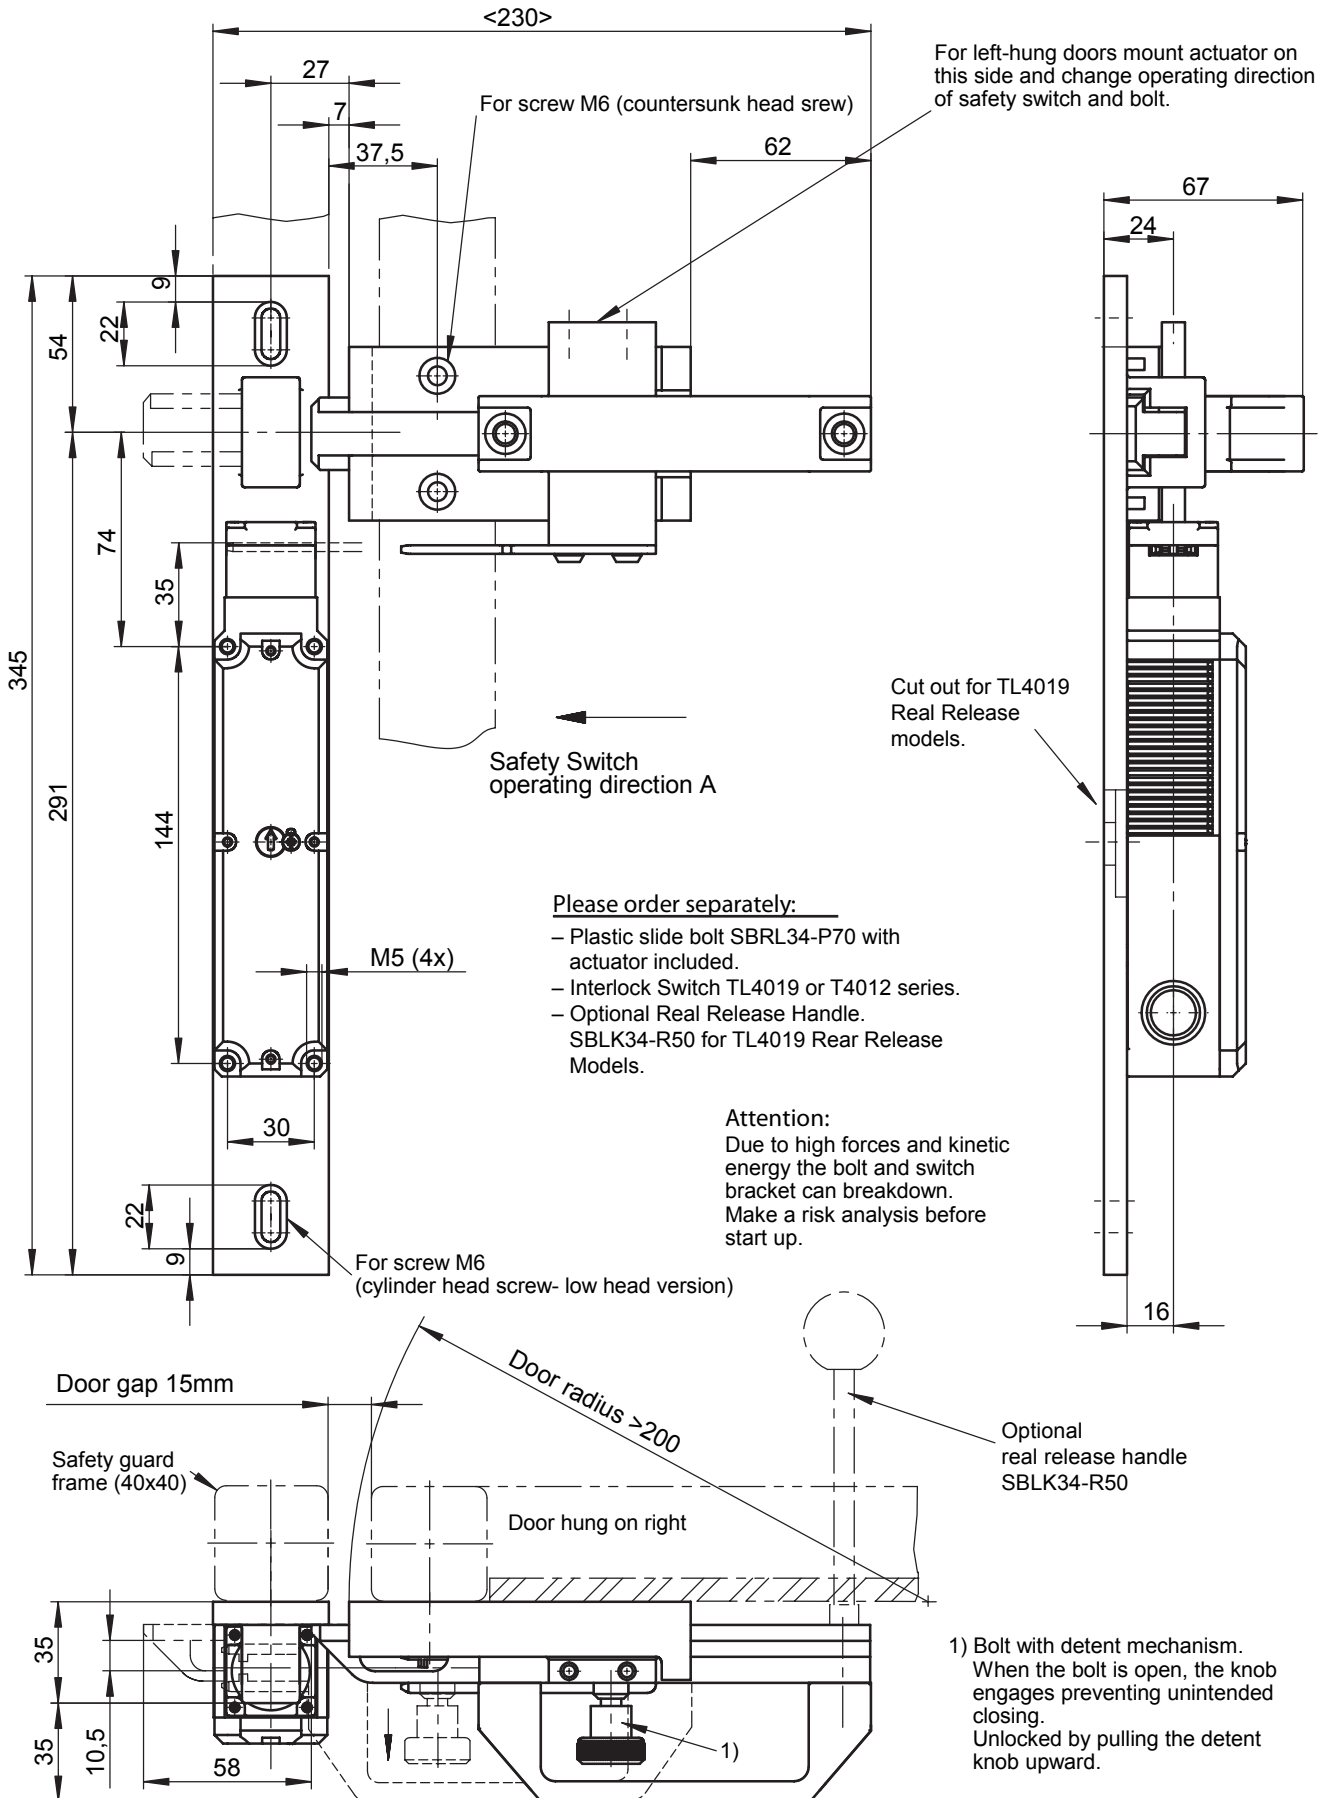

STI[®] SCIENTIFIC TECHNOLOGIES INC.

SBRL34-P70

Installation Instructions for SBRL34-P70

Headquarters: SCIENTIFIC TECHNOLOGIES INC. 6550 Dumbarton Circle, Fremont CA 94555-3506 USA

Tel: 1/510/608-3400 (Int. +510/608-3400); Fax: 1/510/744-1442; 24 Hour Fax Back System: 1/916/431-6544; E-mail: sales@sti.com; www.sti.com